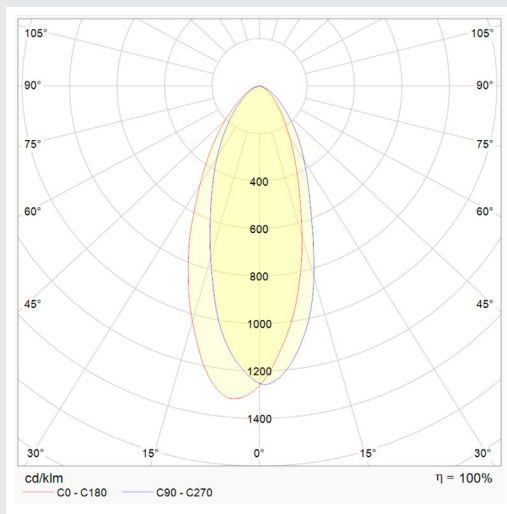

Light Distribution Curve

www.redarrowelectrical.co.uk

ENERGY

Red Arrow
SR/T/W

A
B
C
D
E
F
G

6 kWh/1000h

2021 No. 1095