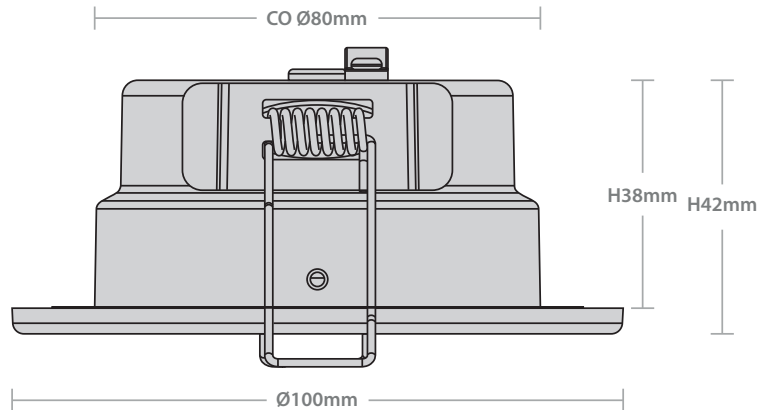

Features

- Elegant tilting inner bezel for directional light
- 3CCT colour selectable - 3000K, 4000K & 6000K, operated from below the ceiling
- Fire rated to EN1365-2:2014 / BS476-21:1987 for standard timber and i-joist construction
- Acoustic rating designed to meet ISO10140 - 2 : 2010
- Optional circular and square interchangeable bezels
- Tool-free plug & socket connection

Specification

Material:	Housing: Steel Bezel: Polycarbonate
Colour Temperature:	3CCT Selectable 3000K / 4000K / 6000K
Colour Finish	White RAL9003. Other bezel colours available to separate order
CRI	Ra>80
LED Lifetime:	L70B50 50,000 Hrs
IP Rating:	IP65 (From below ceiling)
Working Temperature:	-20°C to 40°C
Beam Angle:	40°
Power Factor	0.9
Electrical Class	Class II
Guarantee:	5 Years

Dimensions

Product Code	Description	Wattage	Lumen Output	Barcode	Efficacy	Weight (Kg)
SR/T/W	Stellar Tilt FR Downlight IP65 White 6W 3CCT 3000/4000/6000K	6W	600lm	5055807624800	100 lm/W	0.35
SRB/T/B	Stellar Tilt Black Bezel Attachment	-	-	5055807624817	-	0.02
SRB/T/C	Stellar Tilt Chrome Bezel Attachment	-	-	5055807624824	-	0.02
SRB/T/SC	Stellar Tilt Satin Chrome Bezel Attachment	-	-	5055807624831	-	0.02
SRB/T/PB	Stellar Tilt Polished Brass Bezel Attachment	-	-	5055807624848	-	0.02
SRB/T/SQW	Stellar Tilt Square White Bezel Attachment	-	-	5055807624855	-	0.025
SRB/T/SQB	Stellar Tilt Square Black Bezel Attachment	-	-	5055807624862	-	0.025
SRB/T/SQC	Stellar Tilt Square Chrome Bezel Attachment	-	-	5055807624879	-	0.025
SRB/T/SQSC	Stellar Tilt Square Satin Chrome Bezel Attachment	-	-	5055807624886	-	0.025
SRB/T/SQPB	Stellar Tilt Square Polished Brass Bezel Attachment	-	-	5055807624893	-	0.025